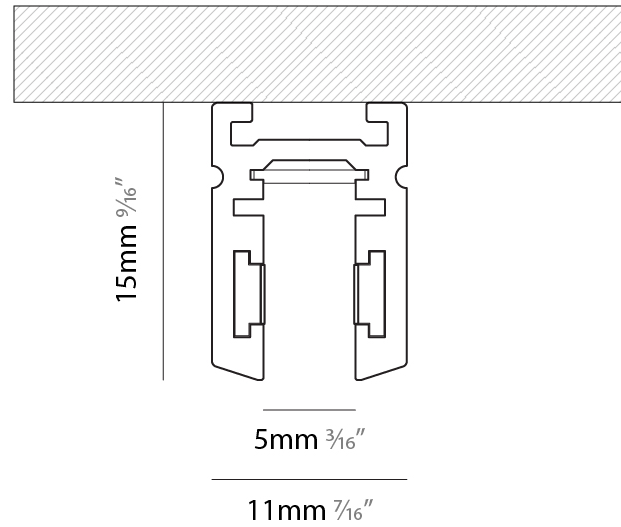

PROJECT	
TYPE	
SPECIFIER	
QUANTITY	
DATE	

JUST BLACK SYSTEM SURFACE

A3JB-SUR-SYS

base number

1. To build a product code in our configurator select the specify button on the base model # product page
2. To build a manual product code on this datasheet choose from the options listed below in blue font and add the suffix to the base model #

GENERAL

Series: Just Black System
Brand: Prolicht
Division: Architectural
Mounting Type: Surface
Mounting Location: Wall / Ceiling
Subcategory: Modular

PHYSICAL

Light Distribution: Direct
Diffuser: PMMA - Opal

ELECTRICAL

Dimming: Non-Dimming / Phase Dimming (120Vac only) / 0-10V Dimming
Driver Included: Yes
Driver Location: Integrated
Driver Type: Constant Voltage - Universal
Driver Class: Class 2
Input Voltage (V): 120 - 277
Output Voltage (V): 24

LED

OPTICAL

Beam Angle: 96
Adjustability: Fixed

RATINGS AND CERTIFICATIONS

Certified By: CSA Certified to UL and CSA Standards
IP rating: IP20