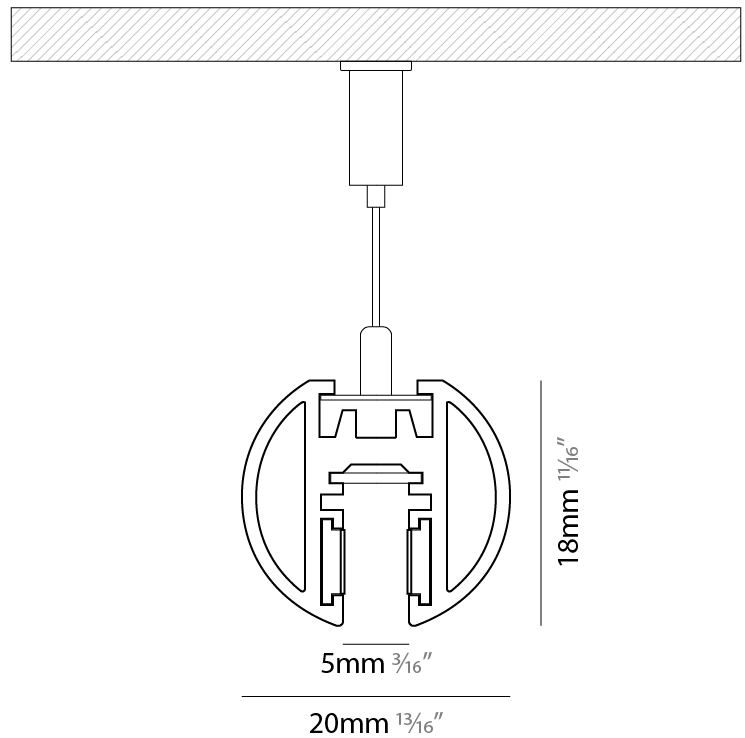

PROJECT
TYPE
SPECIFIER
QUANTITY
DATE

JUST BLACK SYSTEM SUSPENSION

A3JB-SUS-SYS

base number

1. To build a product code in our configurator select the specify button on the base model # product page
2. To build a manual product code on this datasheet choose from the options listed below in blue font and add the suffix to the base model #

GENERAL

Series: Just Black System
Brand: Prolicht
Division: Architectural
Mounting Type: Suspension
Mounting Location: Ceiling
Subcategory: Modular

PHYSICAL

Light Distribution: Direct
Diffuser: PMMA - Opal

ELECTRICAL

Dimming: Non-Dimming / Phase Dimming (120Vac only) / 0-10V Dimming

LED

OPTICAL

Beam Angle: 96
Adjustability: Fixed

RATINGS AND CERTIFICATIONS

Certified By: CSA Certified to UL and CSA Standards
IP rating: IP20