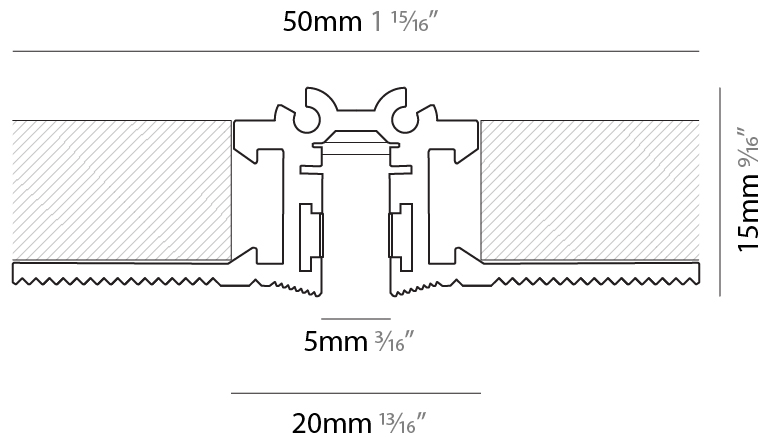

PROJECT	_____
TYPE	_____
SPECIFIER	_____
QUANTITY	_____
DATE	_____

JUST BLACK SYSTEM TRIMLESS

A3JB-TRM-SYS

base number

1. To build a product code in our configurator select the specify button on the base model # product page
2. To build a manual product code on this datasheet choose from the options listed below in blue font and add the suffix to the base model #

GENERAL

Series: Just Black System _____
Brand: Prolicht _____
Division: Architectural _____
Mounting Type: Trimless _____
Mounting Location: Wall / Ceiling _____
Subcategory: Modular _____

PHYSICAL

Light Distribution: Direct _____
Diffuser: PMMA - Opal _____

ELECTRICAL

Dimming: Non-Dimming / Phase Dimming (120Vac only) / 0-10V Dimming _____

LED

OPTICAL

Beam Angle: 96 _____
Adjustability: Fixed _____

RATINGS AND CERTIFICATIONS

Certified By: CSA Certified to UL and CSA Standards _____
IP rating: IP20 _____